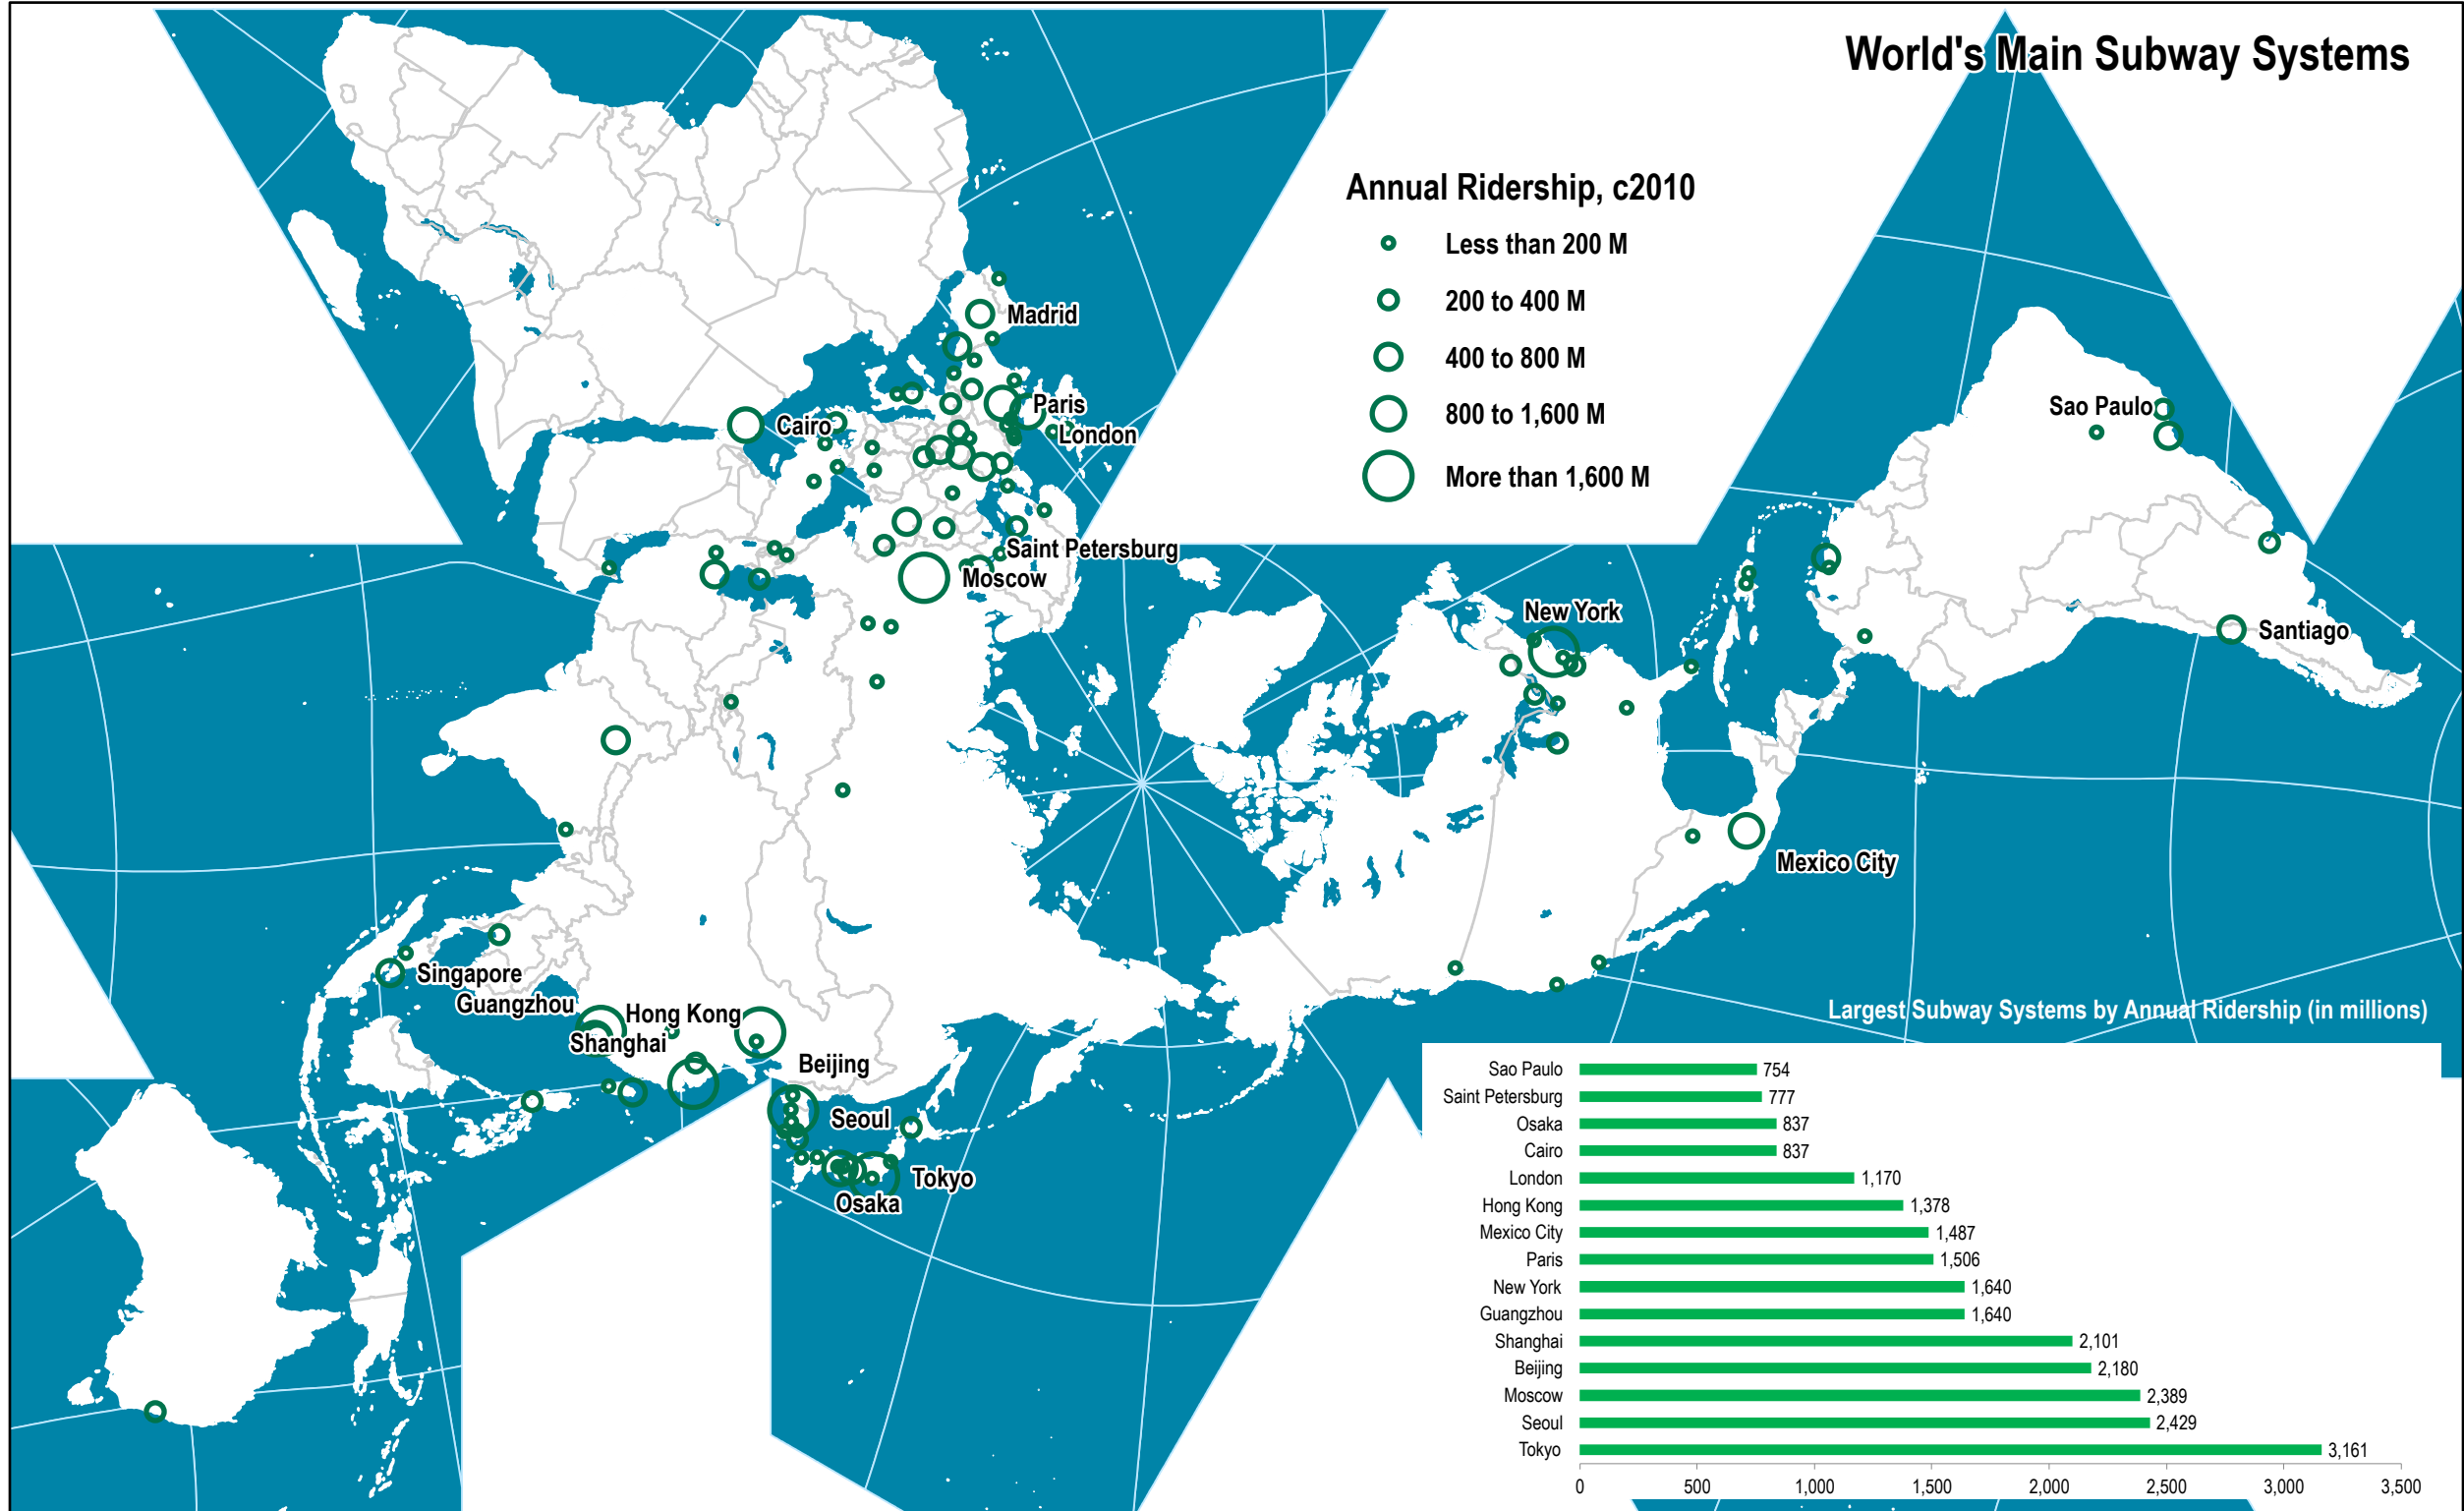

# World's Main Subway Systems

## Annual Ridership, c2010

- Less than 200 M
- 200 to 400 M
- 400 to 800 M
- 800 to 1,600 M
- More than 1,600 M

Largest Subway Systems by Annual Ridership (in millions)