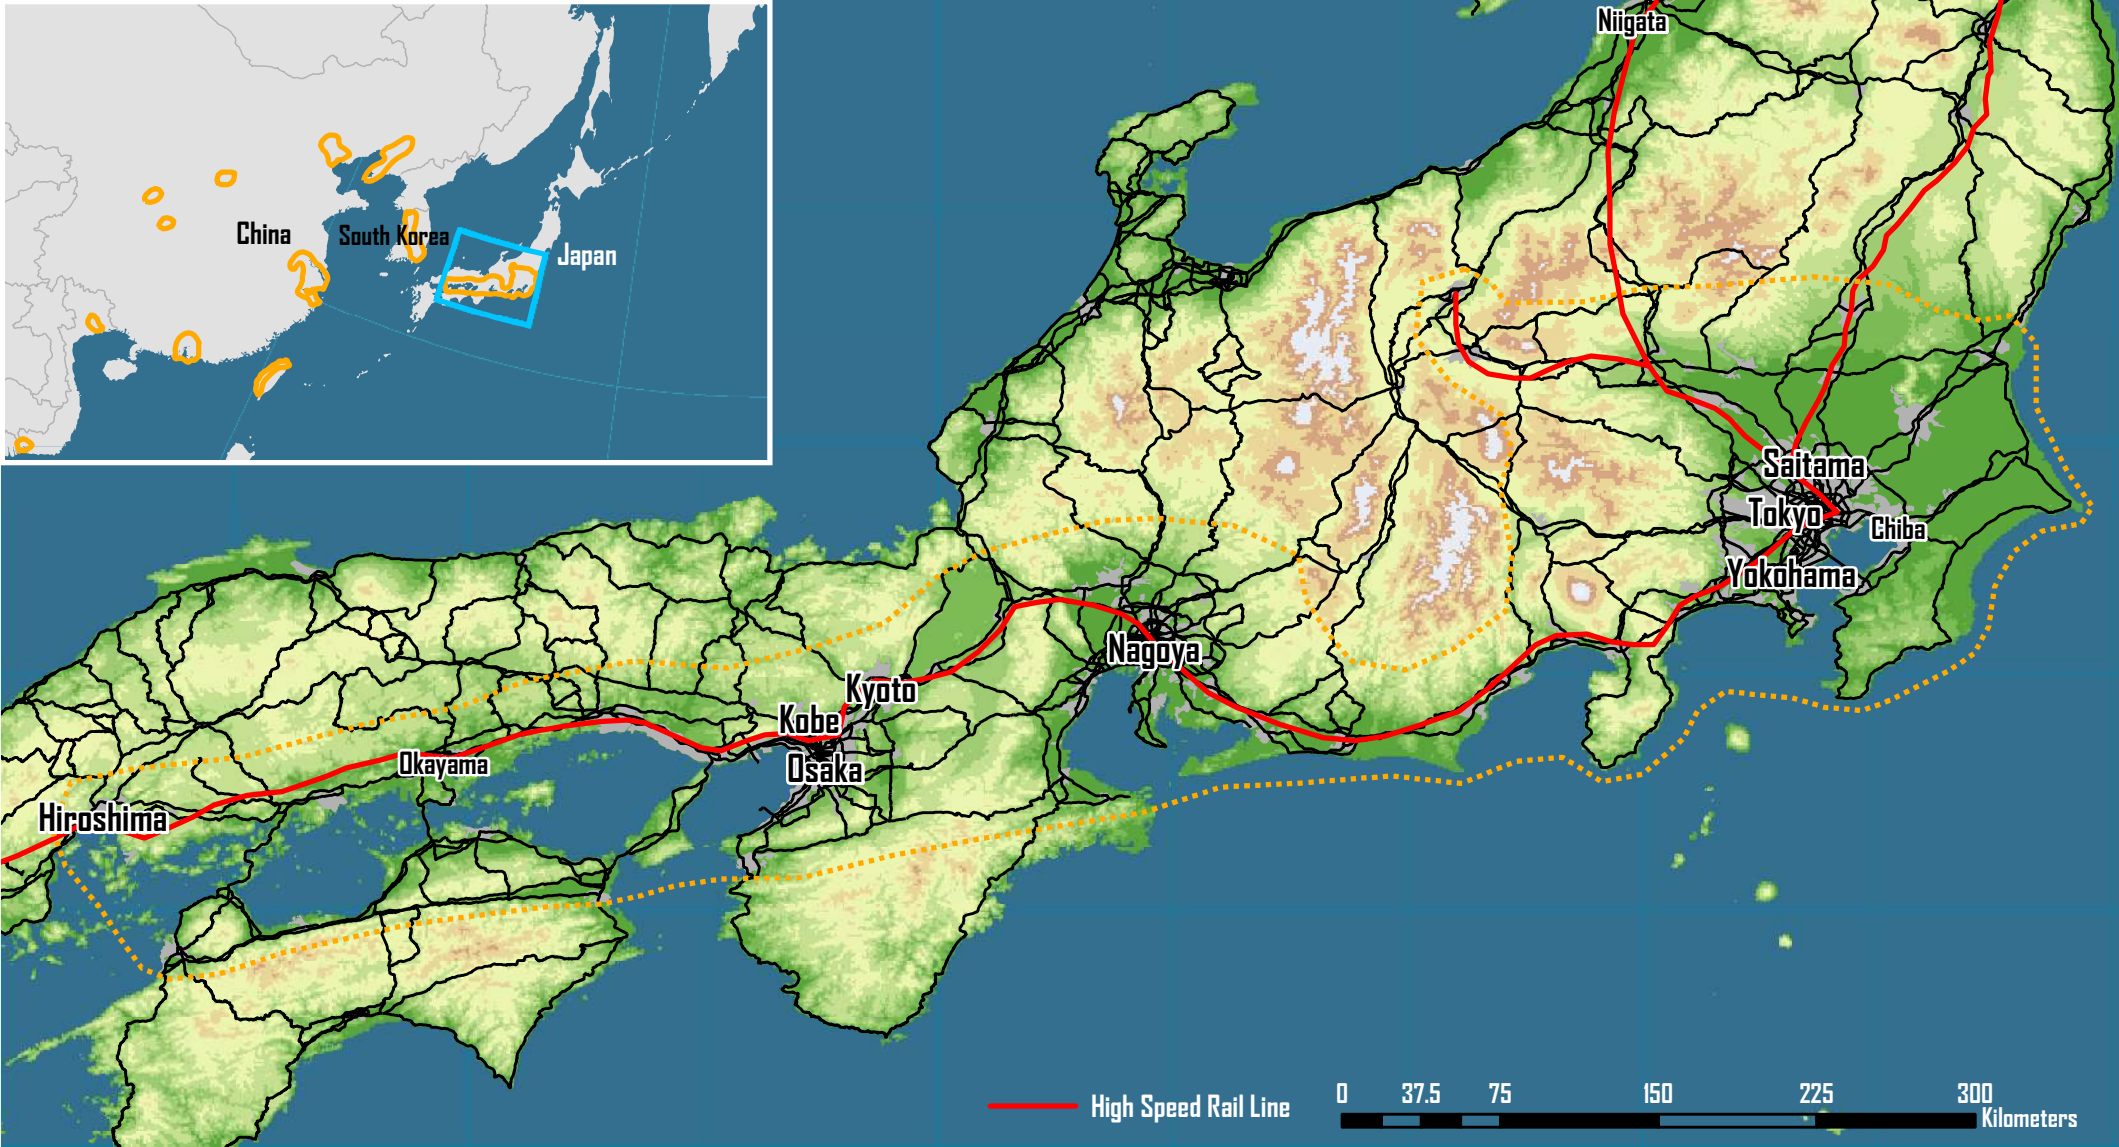

The Tokaido Mega Urban Region

Dr. Jean-Paul Rodrigue, Dept. of Global Studies & Geography, Hofstra University.