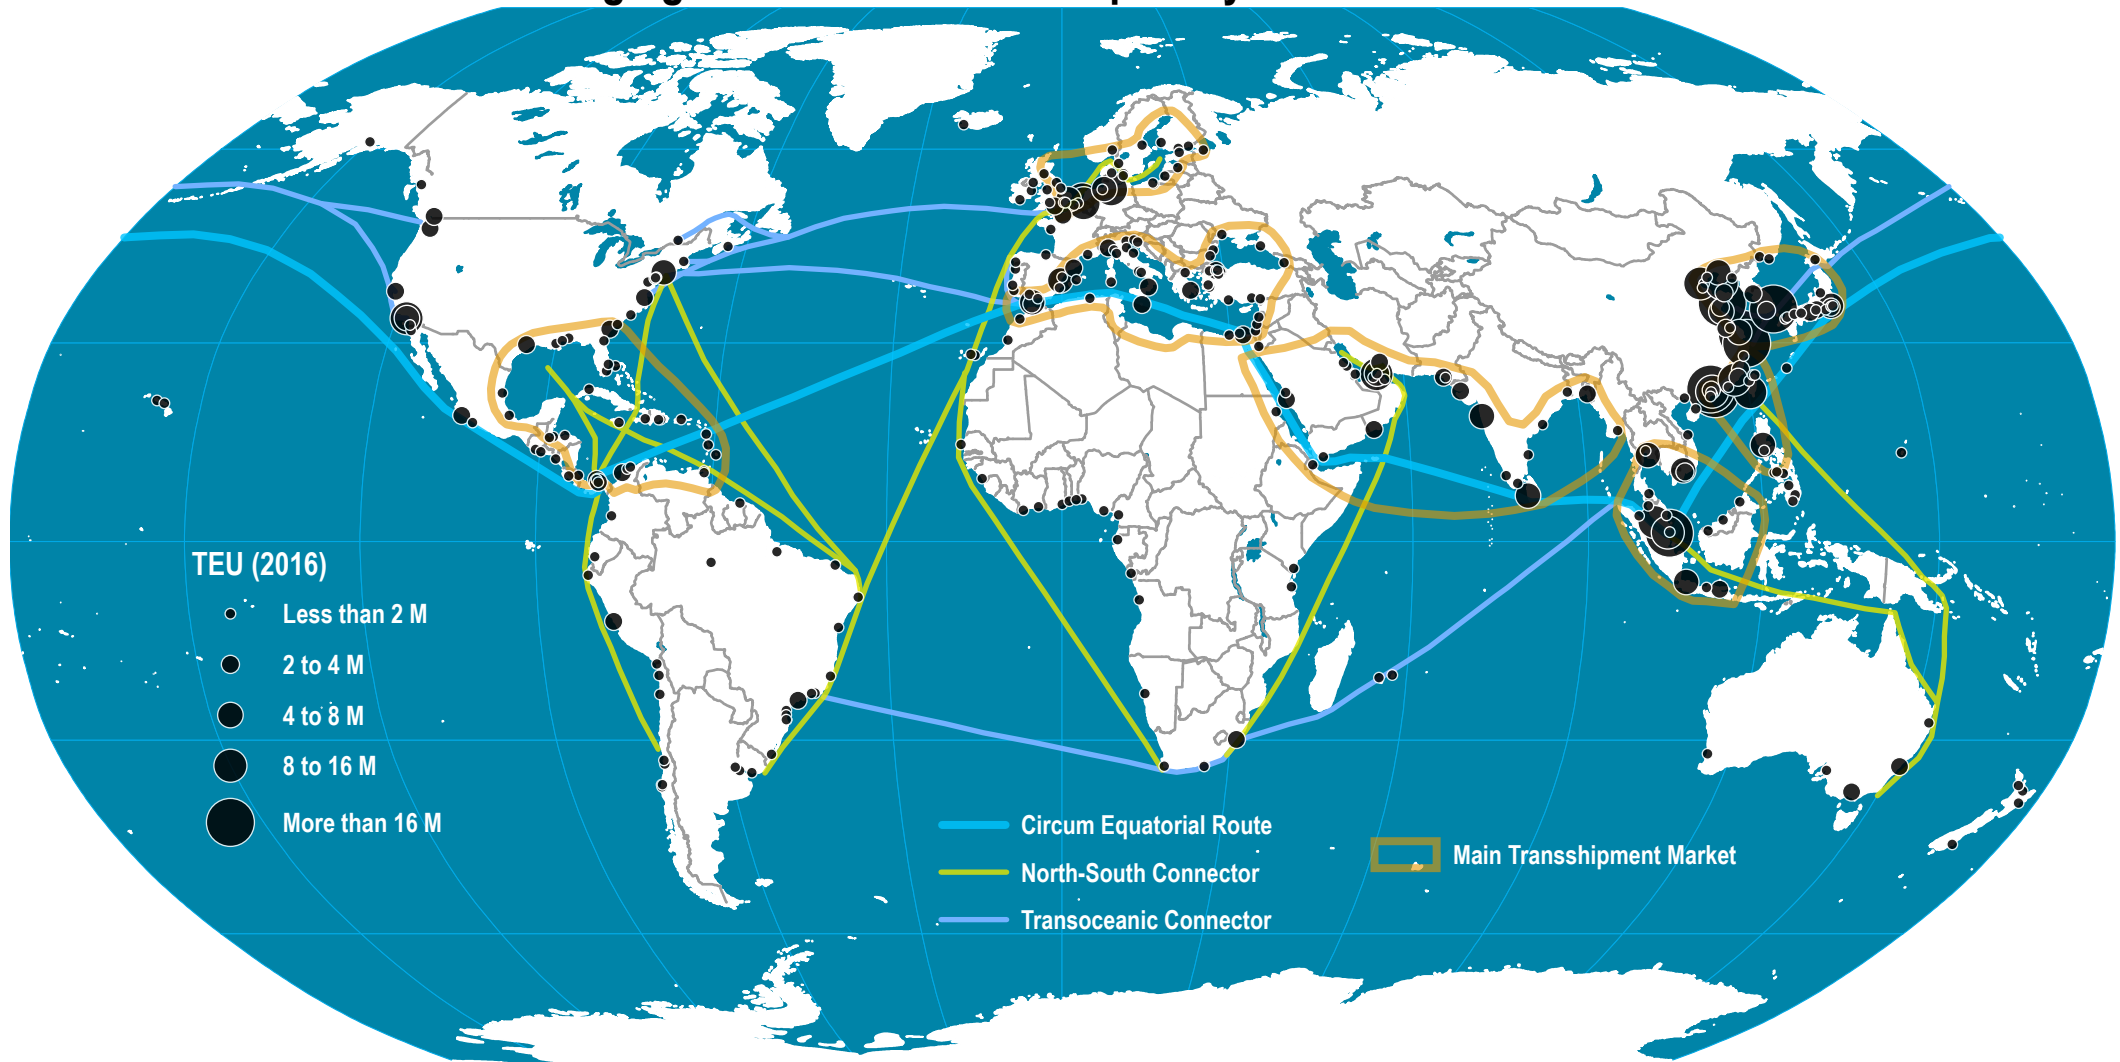

Emerging Global Maritime Transport System

Dr. Jean-Paul Rodrigue, Dept. of Global Studies & Geography, Hofstra University