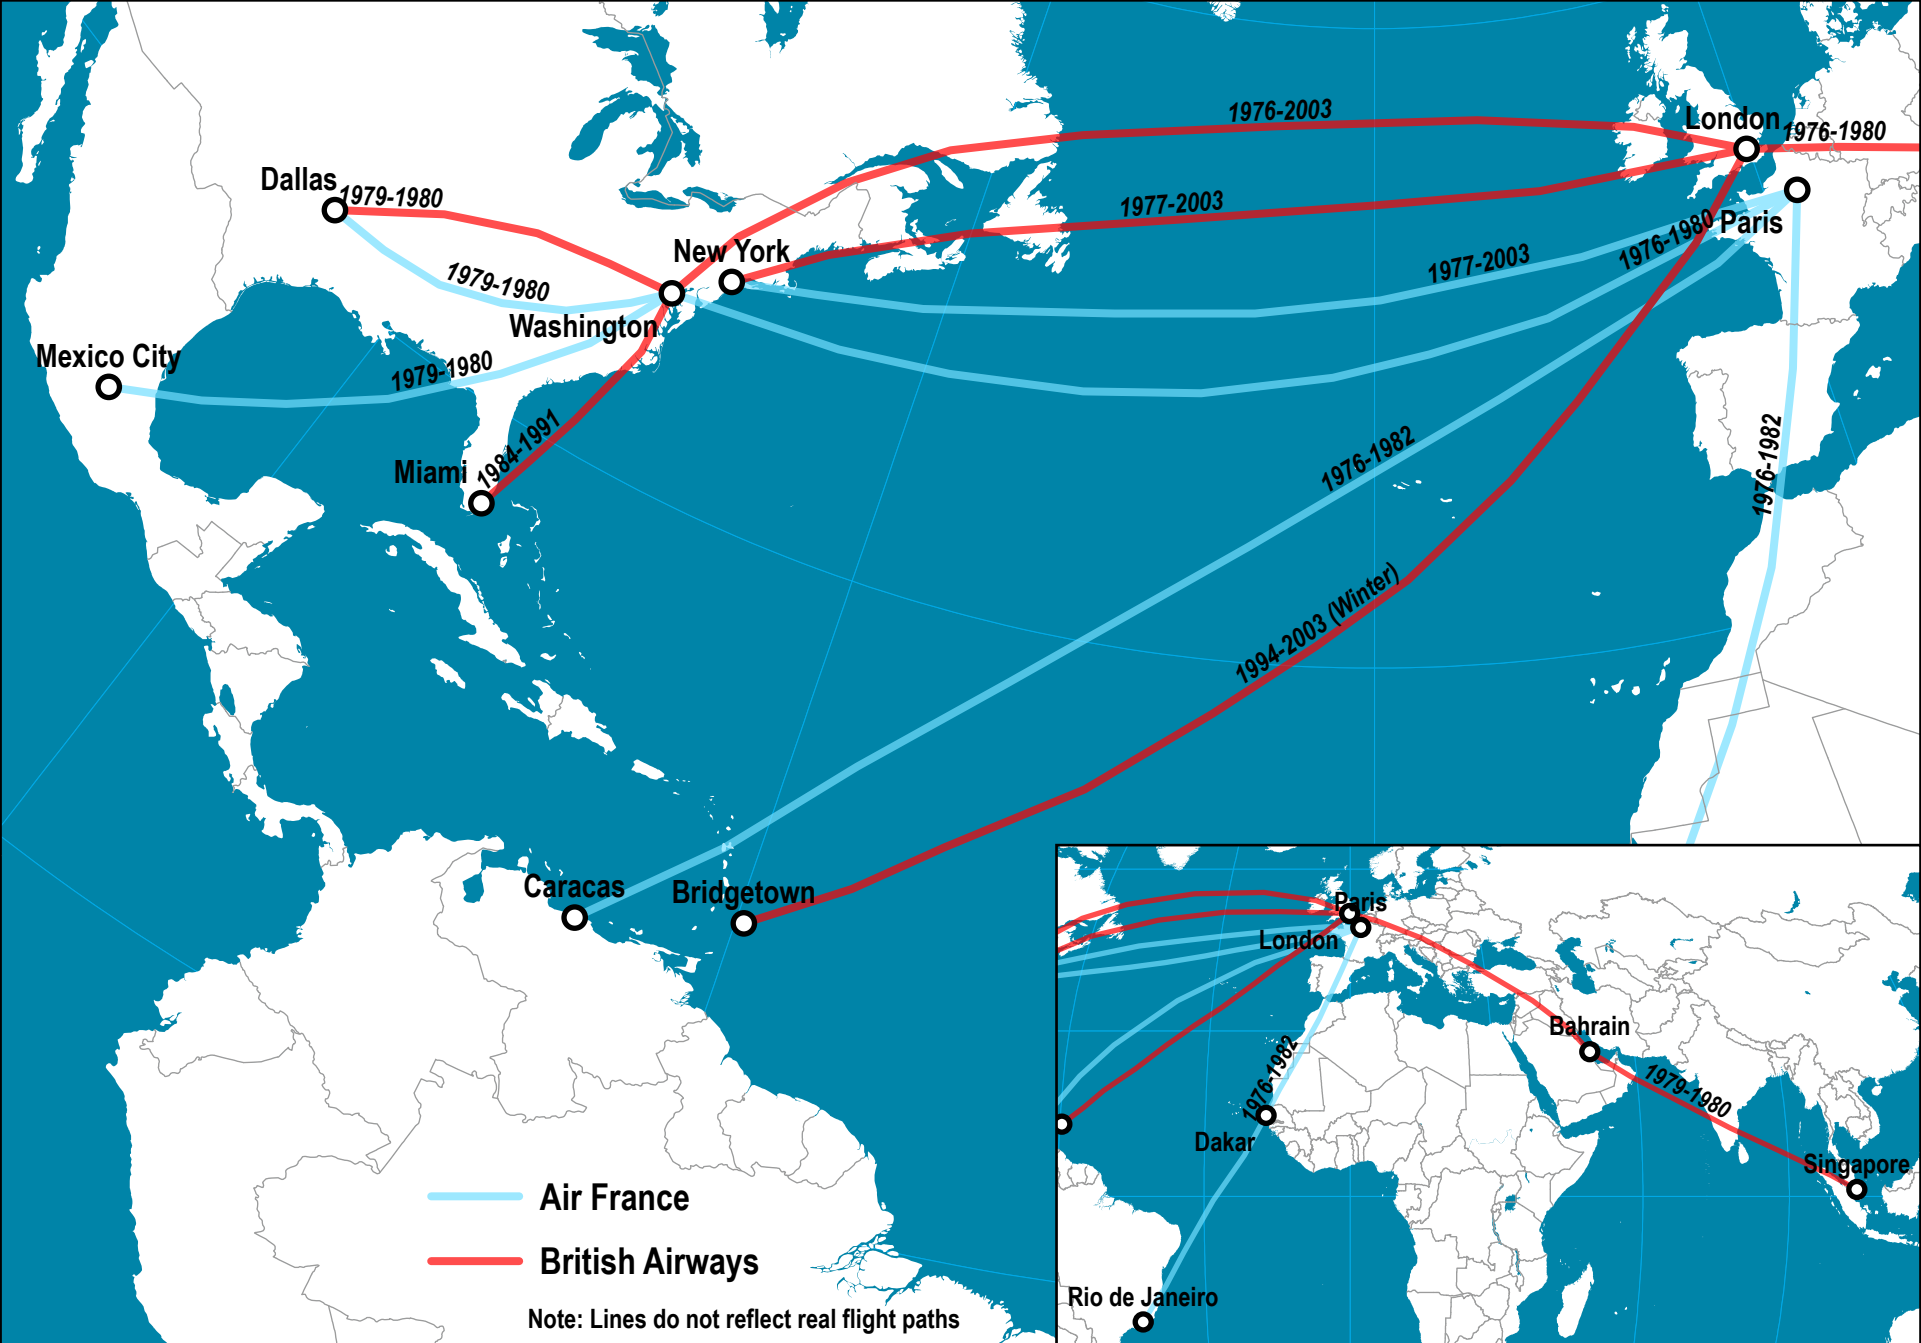

Concorde Supersonic Services, 1976-2003

Dr. Jean-Paul Rodrigue, Dept. of Global Studies & Geography, Hofstra University