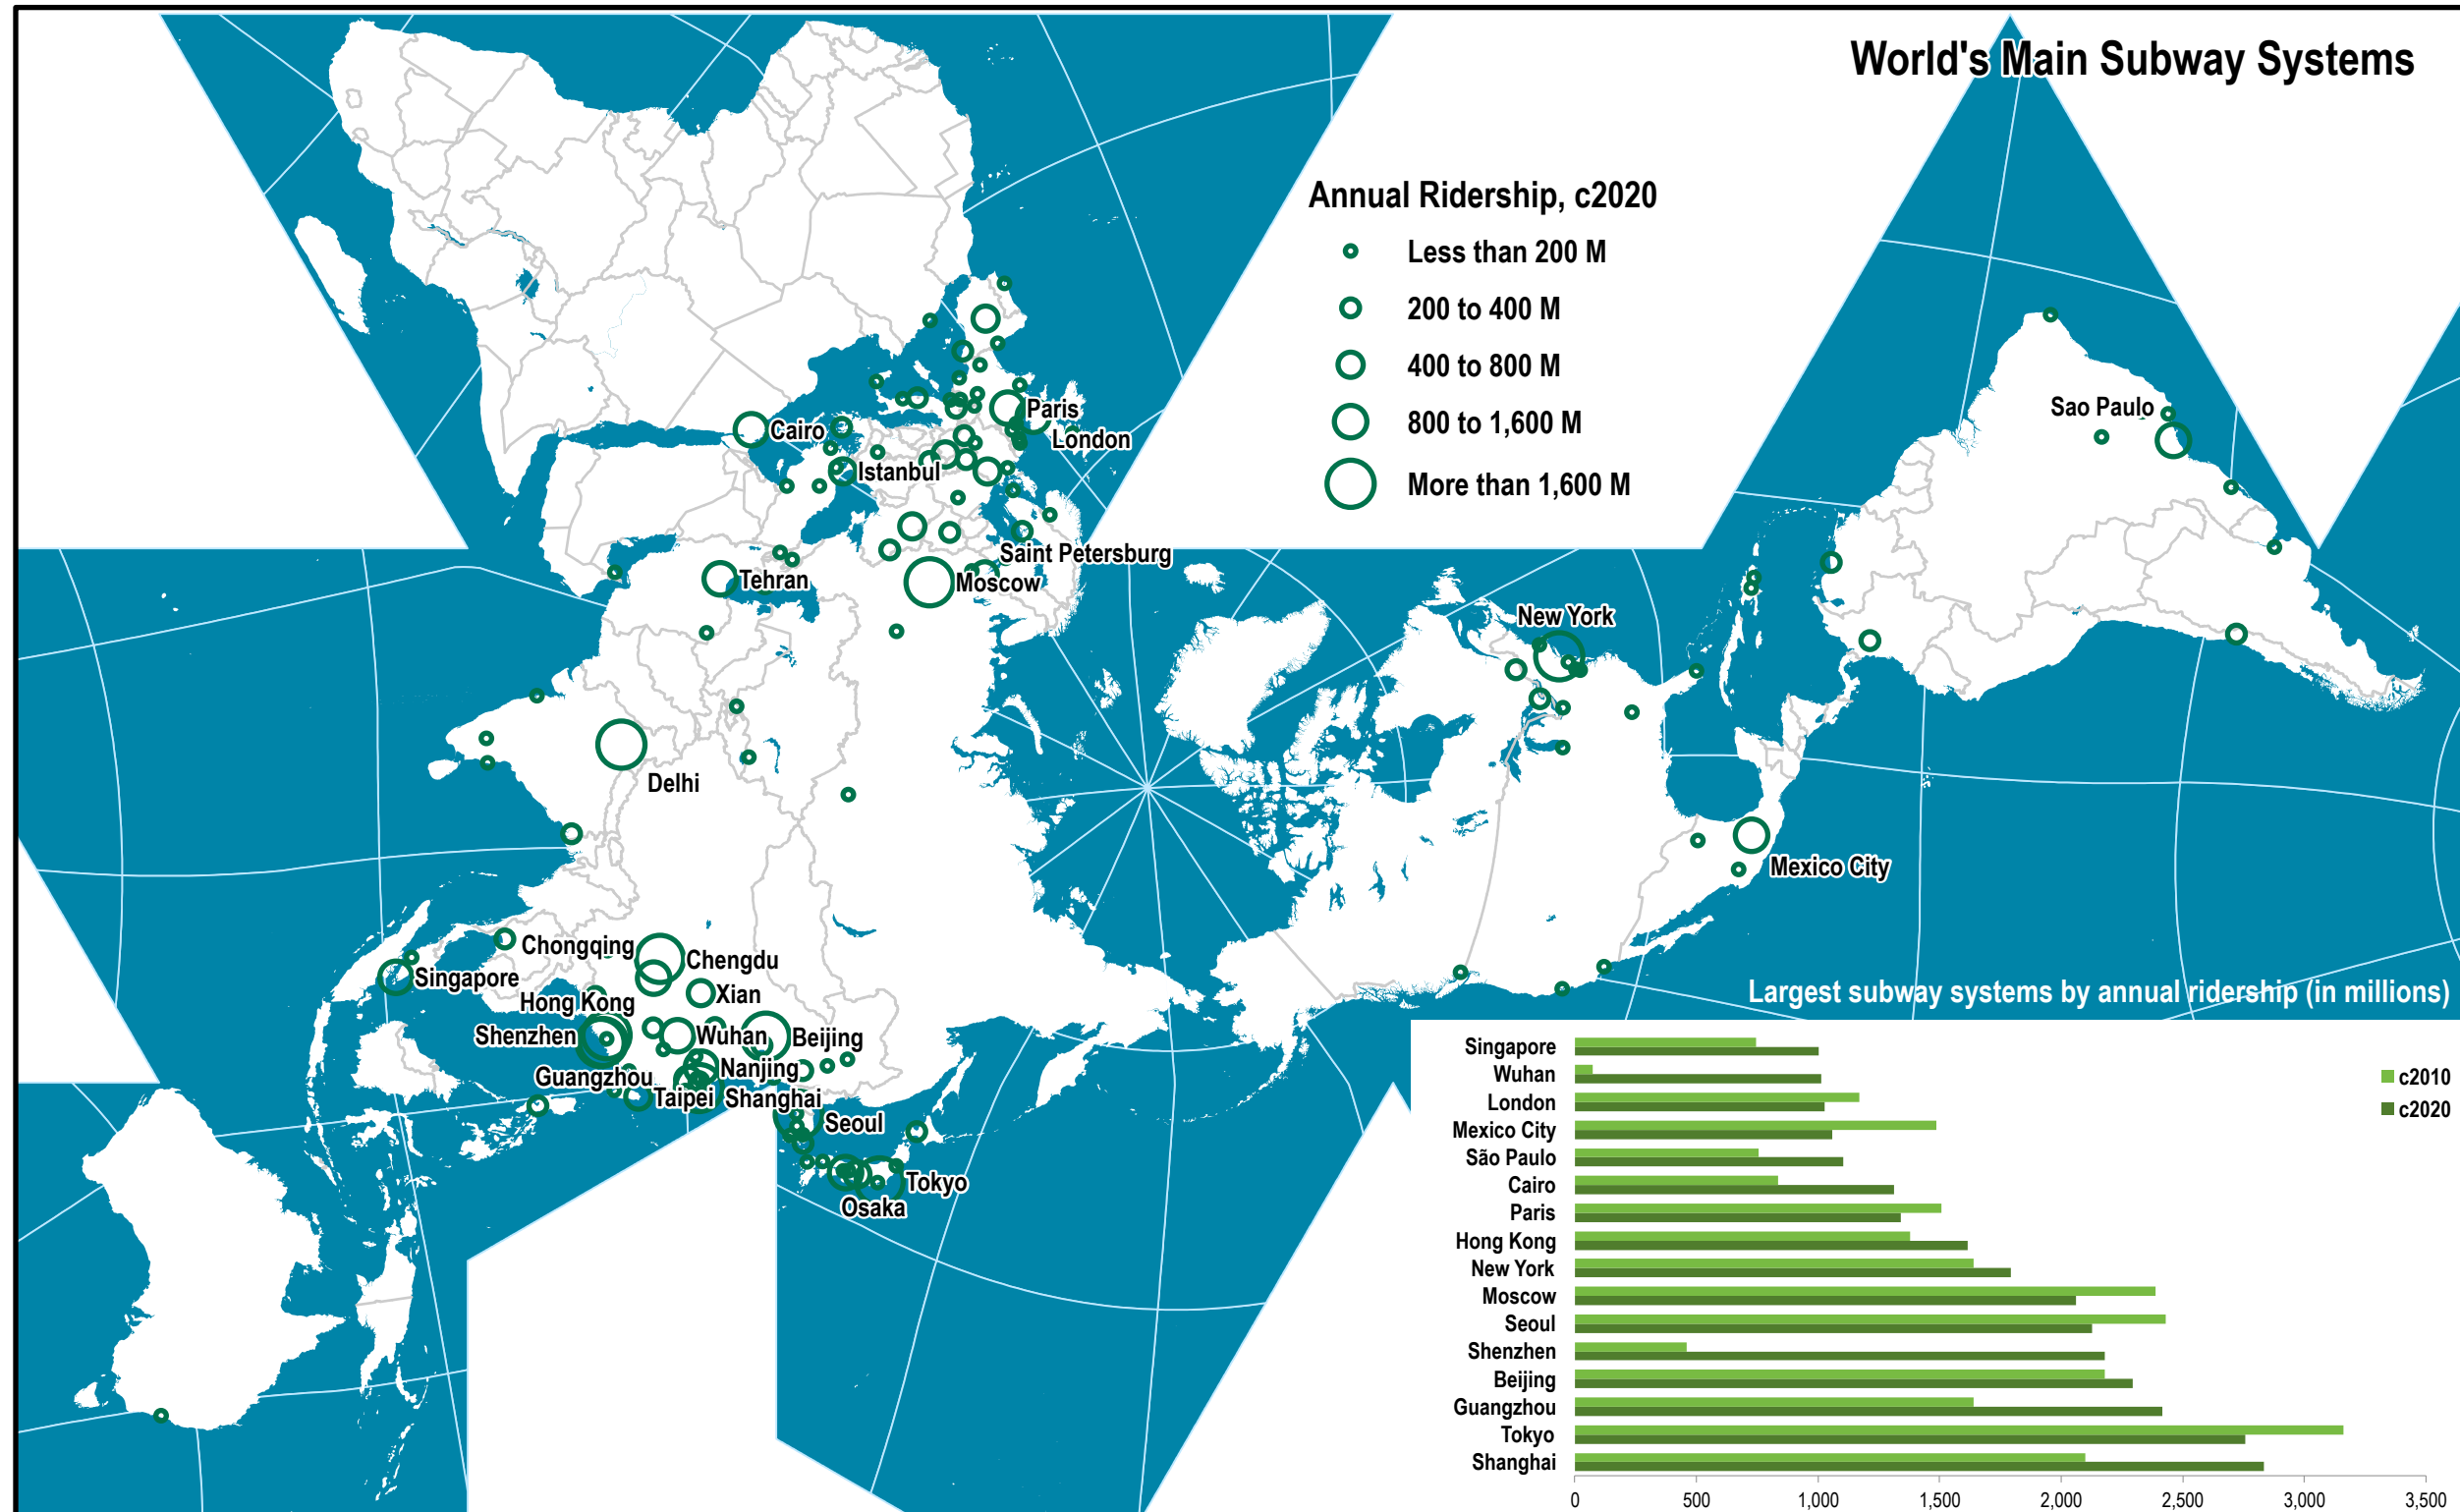

World's Main Subway Systems

Annual Ridership, c2020

- Less than 200 M
- 200 to 400 M
- 400 to 800 M
- 800 to 1,600 M
- More than 1,600 M

Largest subway systems by annual ridership (in millions)

Source: adapted from Metrobits.org, World Metro Database.