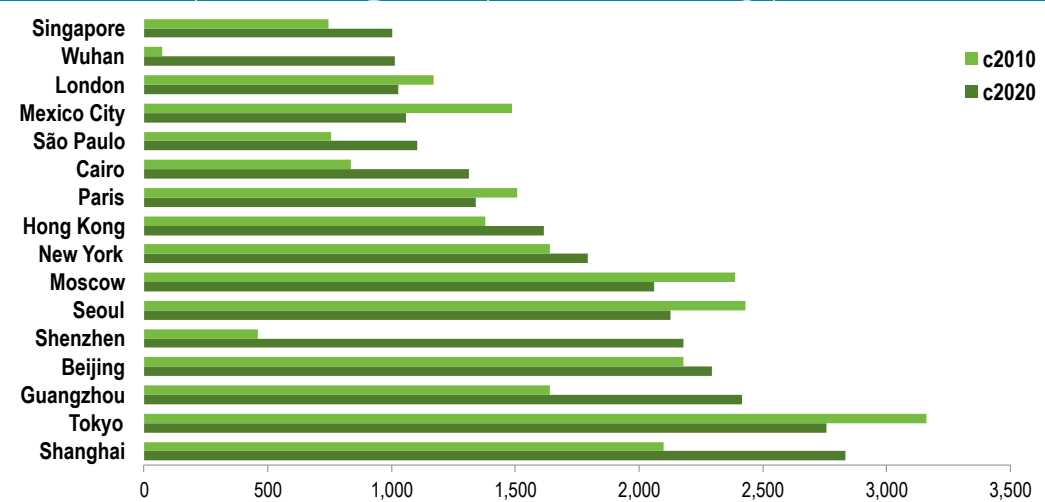

World's Main Subway Systems

Annual Ridership, c2020

- Less than 200 M
- 200 to 400 M
- 400 to 800 M
- 800 to 1,600 M
- More than 1,600 M

Largest subway systems by annual ridership (in millions)

Source: adapted from Metrobits.org, World Metro Database.