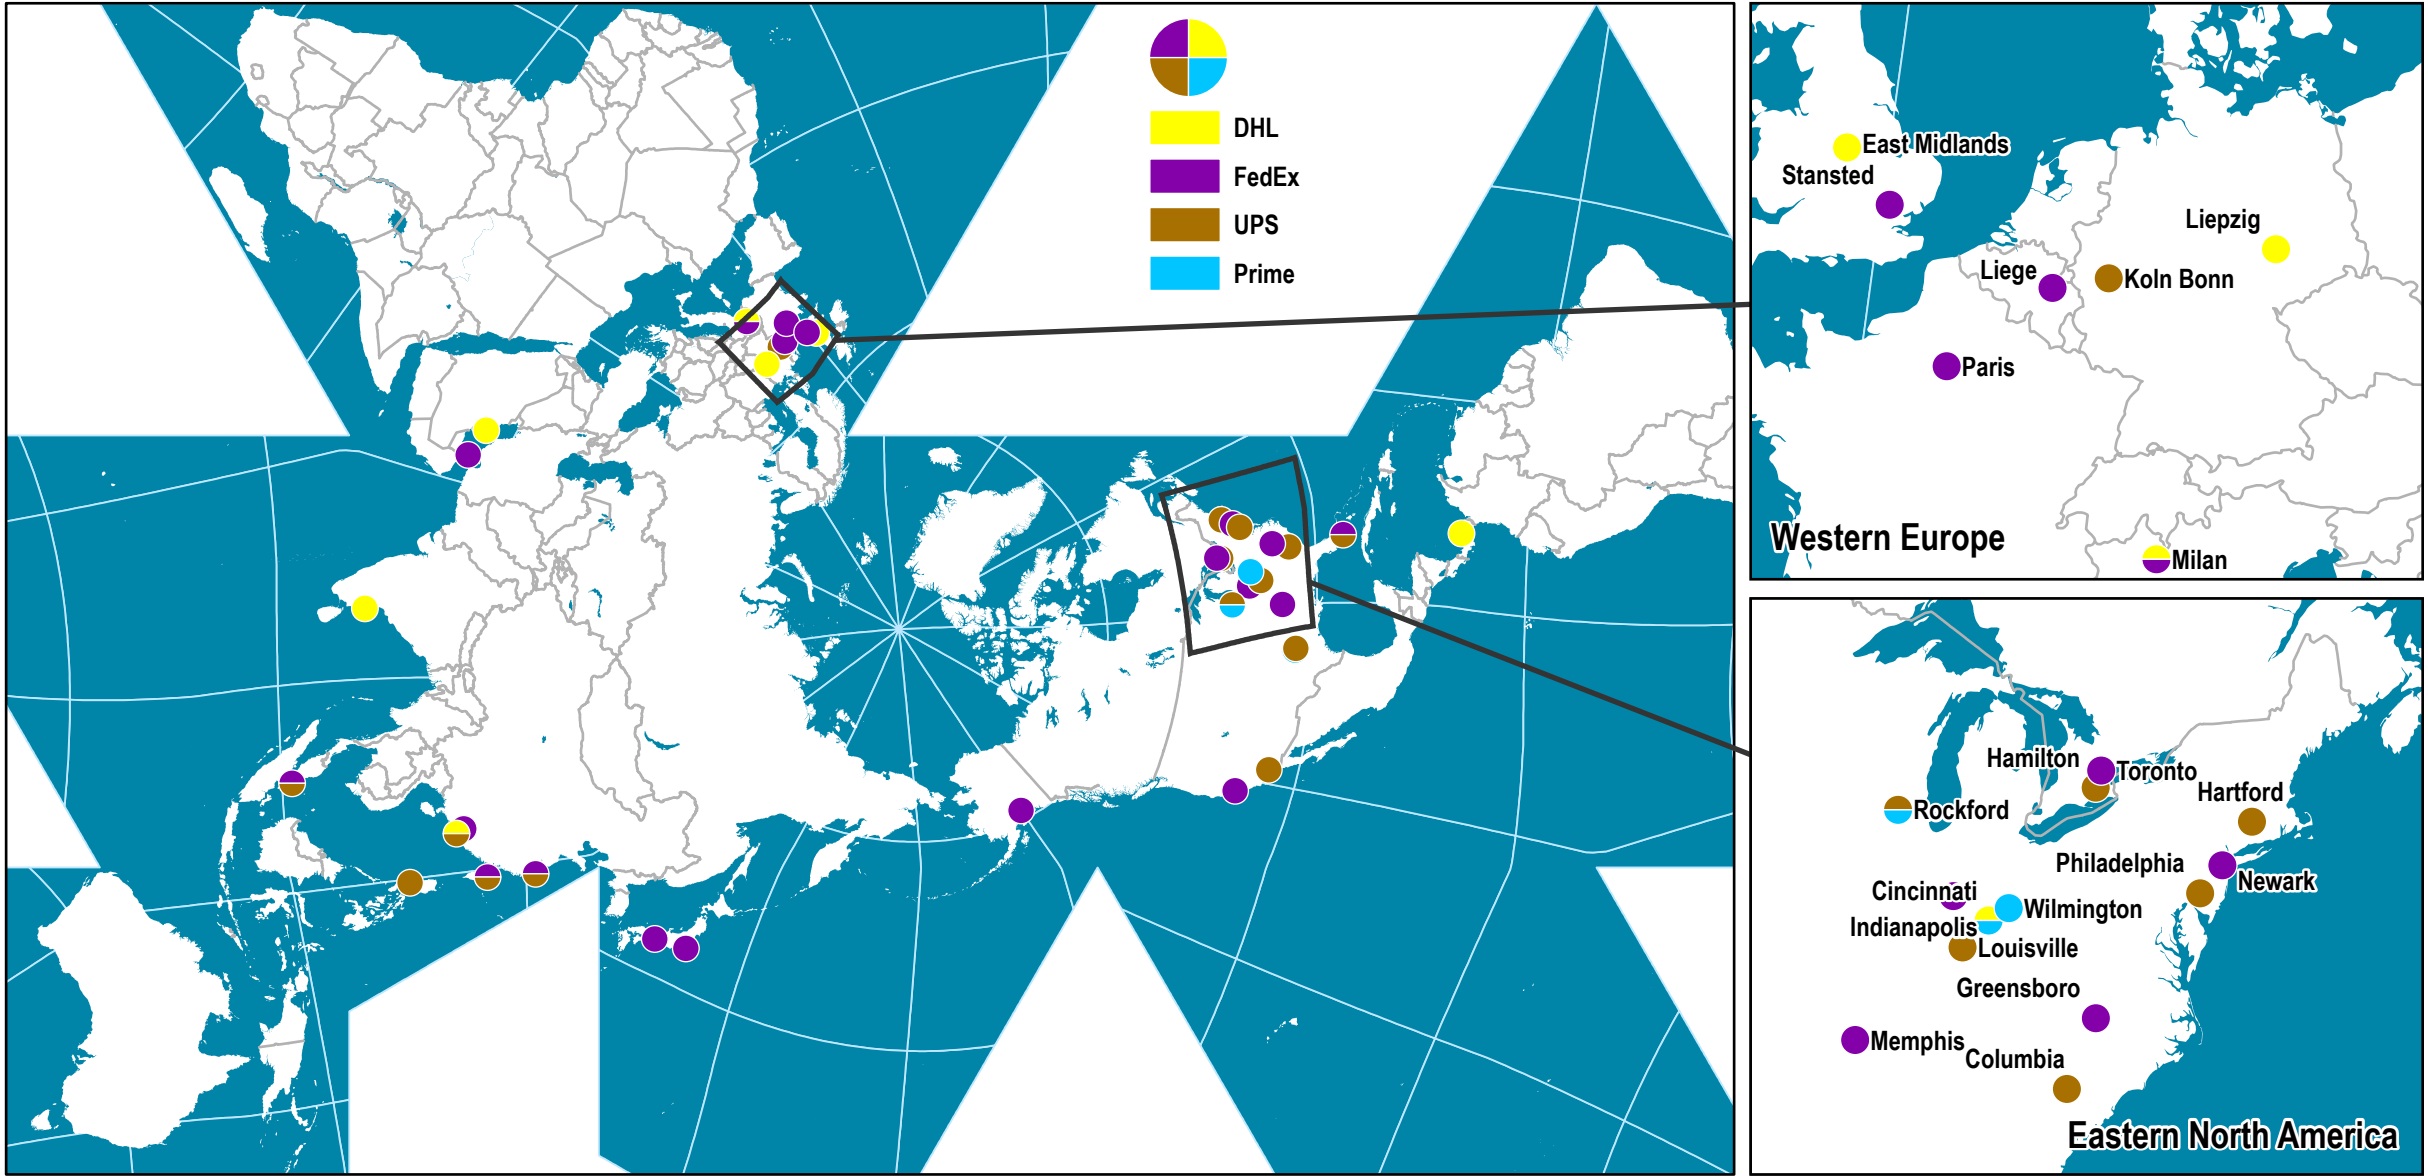

Hubs of Major Air Freight Integrators

Dr. Jean-Paul Rodrigue, Dept. of Global Studies & Geography, Hofstra University.